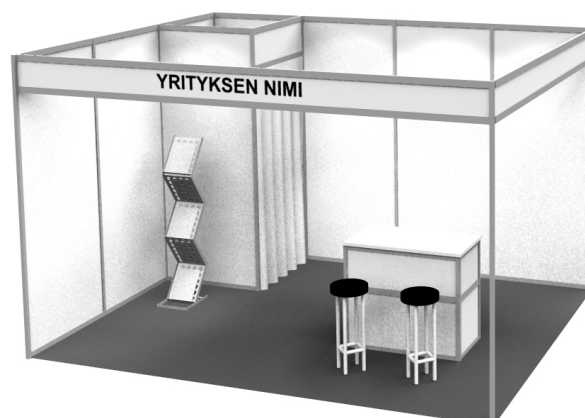

PACKAGE 2 (4x3=12m²)