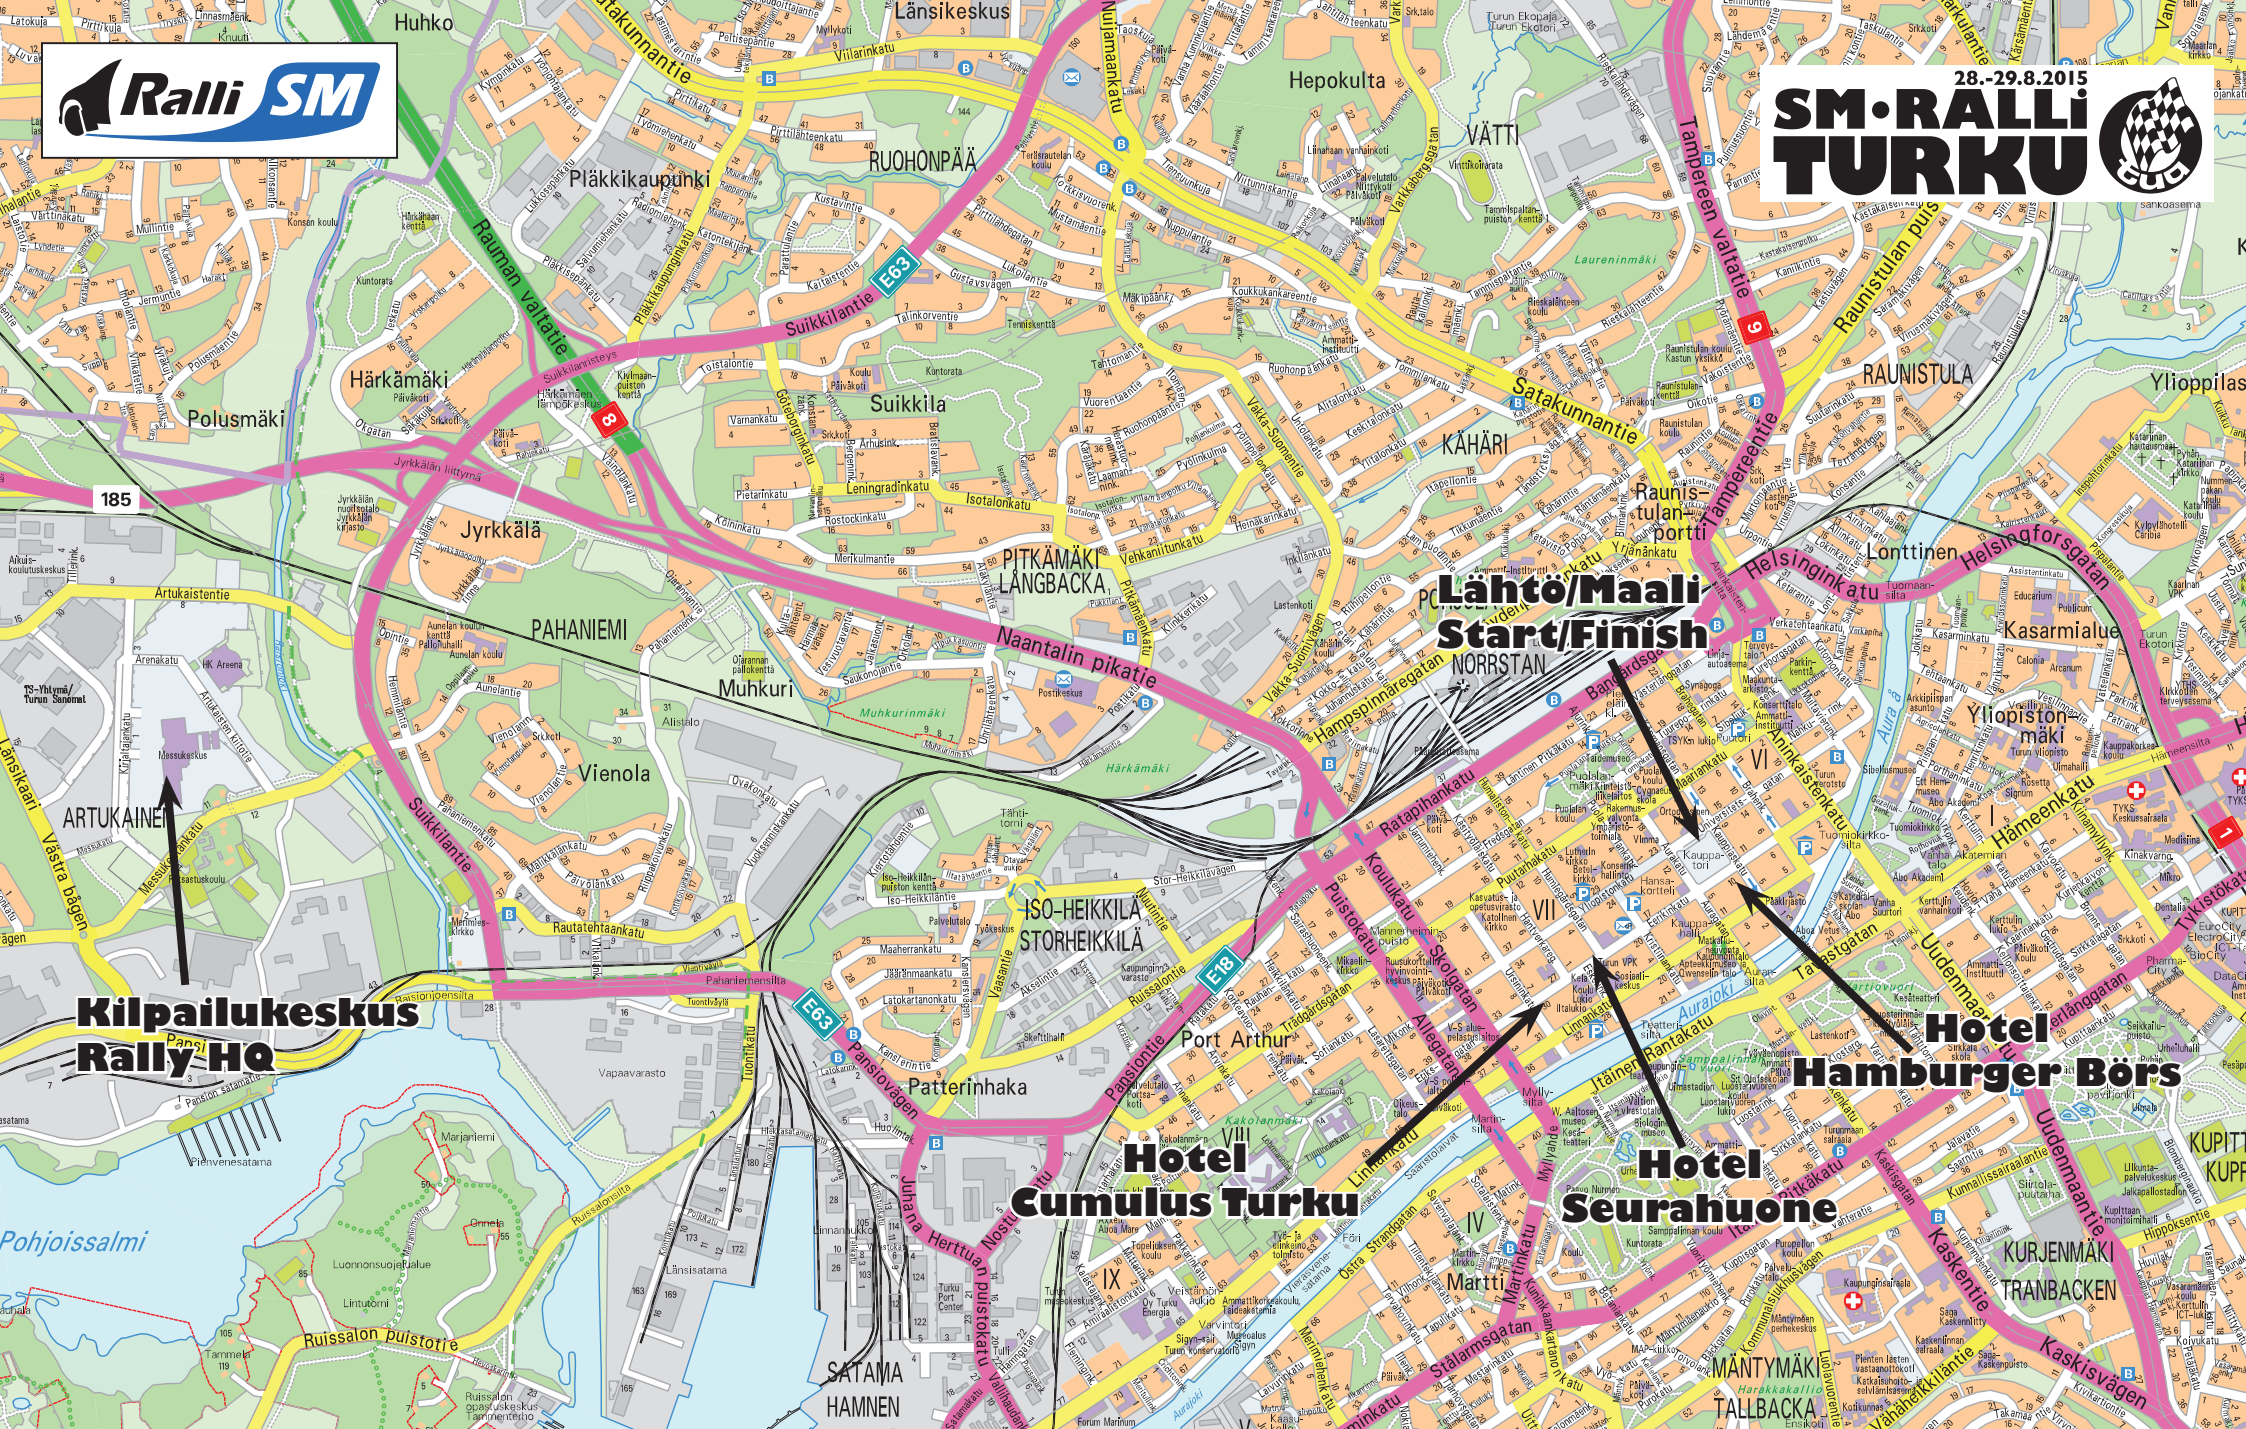

SM-RALLI TURKU

28.-29.8.2015

Mercedes-Benz

MICHELIN

SUPPORTS FOR ROAD SAFETY

rallism.fi

f /rallism

@RalliSM